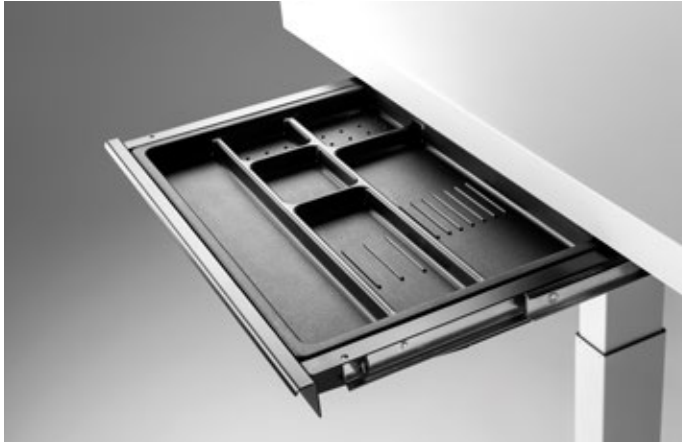

Stationery drawer SN

Surface colour	Purchase code	Dimensions
Black ●	PA-SD004-11	Height (mm) 260
Silver ●	PA-SD004-30	Width (mm) 434
White ○	PA-SD004-29	