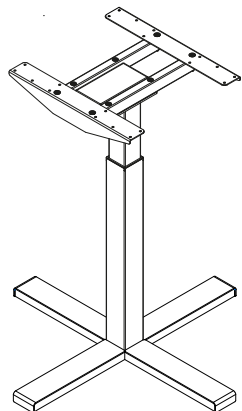

Steelforce Pro 370 SLS SC

Single step, sit-stand, height electrically adjustable

Height (mm)	min. 690 / max. 1180
Stroke (mm)	490
Speed (mm/s)	39
Width (mm)	410
Length of feet (mm)	750
Column size (mm)	70 x 70
Dynamic capacity (kg)	60
Noise dB (A)	<50
Power	220-240 V
Plug type	Replaceable
Gross Weight (kg)	20,5

Legs, feet, top supports and crossbar made of powder-coated steel.
Soft start & stop function.
Spindle lifting system and low energy consumption.

Surface colour

Pure Silver	☐
Traffic White	☐
Jet Black	☐

Packing dimension single unit

775 x 270 x 180 (LxWxH - mm)

Packing dimension pallet (25 frames)

1140 x 1130 x 1030 (LxWxH - mm)

Accessories

Please see the accessories section to personalise your height adjustable frame.

Tested according to IEC 60335-1 by Intertek.

actiforce