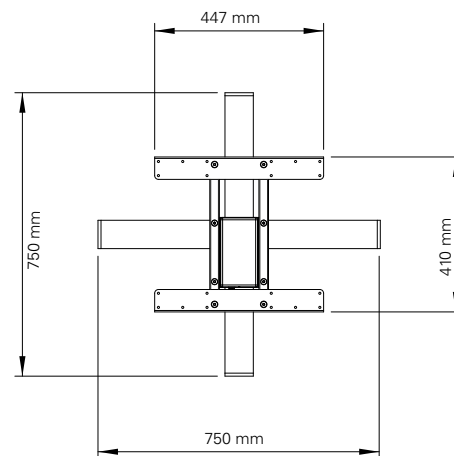

Steelforce Pro 370 SLS SC

Single step, sit-stand, height electrically adjustable

Height (mm)	min. 690 / max. 1180
Stroke (mm)	490
Speed (mm/s)	39
Width (mm)	410
Length of feet (mm)	750
Column size (mm)	70 x 70
Dynamic capacity (kg)	60
Noise dB (A)	<50
Power	220-240 V
Plug type	Replaceable
Gross Weight (kg)	20,5

Legs, feet, top supports and crossbar made of powder-coated steel.
Soft start & stop function.
Spindle lifting system and low energy consumption.

Surface colour

Pure Silver	☐
Traffic White	☐
Jet Black	☐

Packing dimension single unit

775 x 270 x 180 (LxWxH - mm)

Packing dimension pallet (25 frames)

1140 x 1130 x 1030 (LxWxH - mm)

Accessories

Please see the accessories section to personalise your height adjustable frame.

Tested according to IEC 60335-1 by Intertek.

actiforce