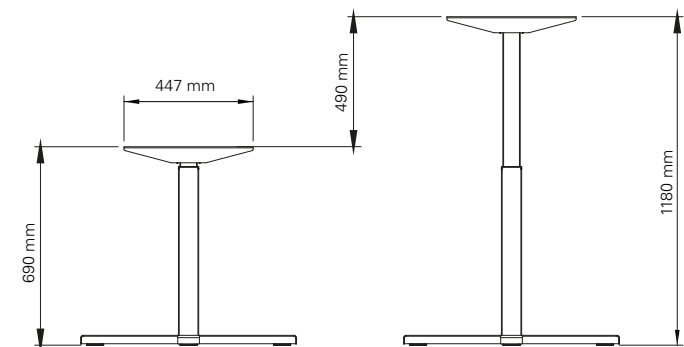

Steelforce Pro 370 SLS SC

Single step, sit-stand, height electrically adjustable

Height (mm)	min. 690 / max. 1180
Stroke (mm)	490
Speed (mm/s)	39
Width (mm)	410
Length of feet (mm)	750
Column size (mm)	70 x 70
Dynamic capacity (kg)	60
Noise dB (A)	<50
Power	220-240 V
Plug type	Replaceable
Gross Weight (kg)	20,5

Legs, feet, top supports and crossbar made of powder-coated steel.
Soft start & stop function.
Spindle lifting system and low energy consumption.

Surface colour

Pure Silver	☐
Traffic White	☐
Jet Black	☐

Packing dimension single unit

775 x 270 x 180 (LxWxH - mm)

Packing dimension pallet (25 frames)

1140 x 1130 x 1030 (LxWxH - mm)

Accessories

Please see the accessories section to personalise your height adjustable frame.

Tested according to IEC 60335-1 by Intertek.

actiforce