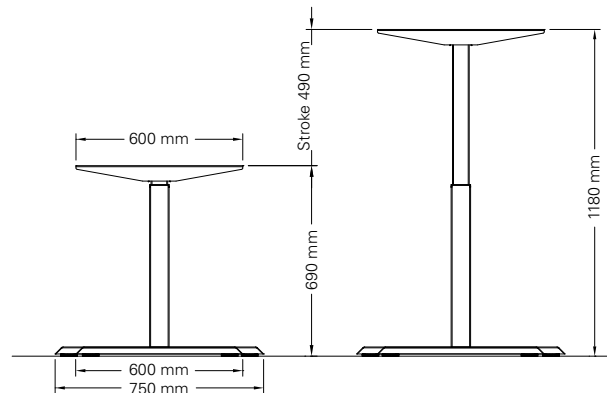

Steelforce Pro 375 SLS Conference

Single step, sit-stand, height electrically adjustable

Height (mm)	min. 690 / max. 1180
Stroke (mm)	490
Speed (mm/s)	39
Width (mm)	min. 2100 / max. 2400
Width XL (mm)	min. 2500 / max. 3500
Length of feet (mm)	1x 750 / 2x 600 or 2x 750 / 1x 600
Column size (mm)	70 x 70
Dynamic capacity (kg)	150
Noise dB(A)	<55
Power	V 220 - 240
Plug type	Replaceable
Gross Weight (kg)	48
Gross Weight XL (kg)	51,5

Legs, feet, top supports and crossbars made of powder-coated steel.
Soft start & stop function.
Spindle lifting system and low energy consumption.

Surface colour

Pure Silver	☐
Traffic White	☐
Jet Black	☐

Packing dimension single unit

Box 1. 945 x 275 x 168 (LxWxH - mm)
Box 2. 945 x 275 x 168 (LxWxH - mm)

Packing dimension pallet

1140 x 1130 x 970 (LxWxH - mm) (10 frames)
1140 x 1130 x 1140 (LxWxH - mm) (12 frames)

Accessories

Please see the accessories section to personalise your height adjustable frame.

Tested according to IEC 60335-1 by Intertek.

actiforce