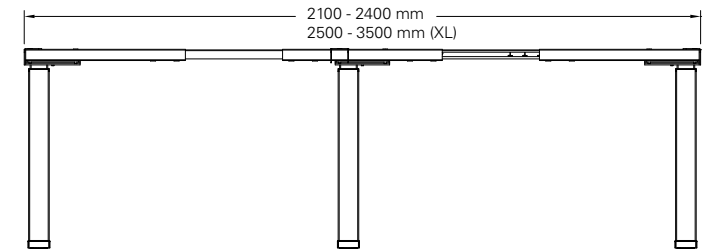

Steelforce Pro 375 SLS Conference

Single step, sit-stand, height electrically adjustable

Height (mm)	min. 690 / max. 1180
Stroke (mm)	490
Speed (mm/s)	39
Width (mm)	min. 2100 / max. 2400
Width XL (mm)	min. 2500 / max. 3500
Length of feet (mm)	1x 750 / 2x 600 or 2x 750 / 1x 600
Column size (mm)	70 x 70
Dynamic capacity (kg)	150
Noise dB(A)	<55
Power	V 220 - 240
Plug type	Replaceable
Gross Weight (kg)	48
Gross Weight XL (kg)	51,5

Legs, feet, top supports and crossbars made of powder-coated steel.
Soft start & stop function.
Spindle lifting system and low energy consumption.

Surface colour

Pure Silver	☐
Traffic White	☐
Jet Black	☐

Packing dimension single unit

Box 1. 945 x 275 x 168 (LxWxH - mm)
Box 2. 945 x 275 x 168 (LxWxH - mm)

Packing dimension pallet

1140 x 1130 x 970 (LxWxH - mm) (10 frames)
1140 x 1130 x 1140 (LxWxH - mm) (12 frames)

Accessories

Please see the accessories section to personalise your height adjustable frame.

Tested according to IEC 60335-1 by Intertek.

actiforce