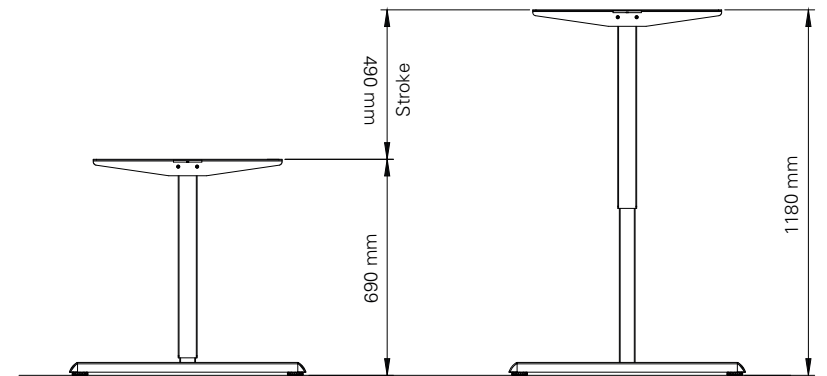

Steelforce 300 (Acti Switch Pro-Basic)

Short feet and short top supports

Single step, sit-stand height electrically adjustable

Height (mm)	min. 690 / max. 1180
Stroke (mm)	490
Speed (mm/s)	39
Width (mm)	min. 1000 / max. 1500
Length of feet (mm)	600
Column size (mm)	60 x 60
Dynamic capacity (kg)	120
Noise dB(A)	<50
Power	V 100 - 240
Plug type	Replaceable
Gross Weight (kg)	25

Legs, feet, top supports made of powder-coated steel.

Soft start & stop function.

Spindle lifting system and low energy consumption.

Surface colour

Pure Silver	●	SF3000101112J4EU
Traffic White	○	SF300010111229EU
Jet Black	●	SF300010111290EU

Packing dimension single unit

975 x 285 x 195 (LxWxH - mm)

Packing dimension pallet (20 frames)

1140 x 1130 x 1060 (LxWxH - mm)

Accessories

Please see the accessories section to personalise your height adjustable frame.

Tested according to IEC 60335-1 by Intertek.

actiforce