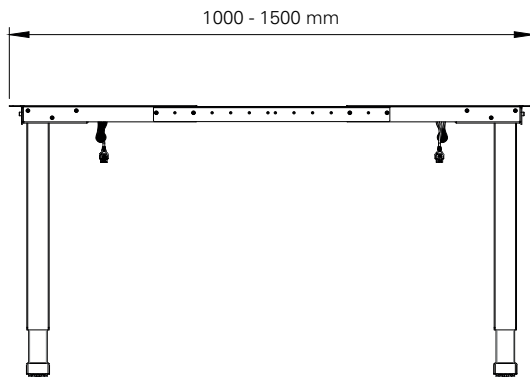

Steelforce 300 (Acti Switch Pro-Basic)

Short feet and short top supports

Single step, sit-stand height electrically adjustable

Height (mm)	min. 690 / max. 1180
Stroke (mm)	490
Speed (mm/s)	39
Width (mm)	min. 1000 / max. 1500
Length of feet (mm)	600
Column size (mm)	60 x 60
Dynamic capacity (kg)	120
Noise dB(A)	<50
Power	V 100 - 240
Plug type	Replaceable
Gross Weight (kg)	25

Legs, feet, top supports made of powder-coated steel.

Soft start & stop function.

Spindle lifting system and low energy consumption.

Surface colour

Pure Silver	●	SF3000101112J4EU
Traffic White	○	SF300010111229EU
Jet Black	●	SF300010111290EU

Packing dimension single unit

975 x 285 x 195 (LxWxH - mm)

Packing dimension pallet (20 frames)

1140 x 1130 x 1060 (LxWxH - mm)

Accessories

Please see the accessories section to personalise your height adjustable frame.

Tested according to IEC 60335-1 by Intertek.

actiforce