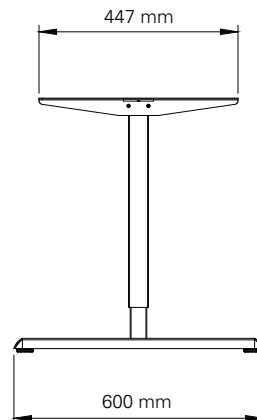

Steelforce 300 (Acti Switch Pro-Basic)

Short feet and short top supports

Single step, sit-stand height electrically adjustable

Height (mm)	min. 690 / max. 1180
Stroke (mm)	490
Speed (mm/s)	39
Width (mm)	min. 1000 / max. 1500
Length of feet (mm)	600
Column size (mm)	60 x 60
Dynamic capacity (kg)	120
Noise dB(A)	<50
Power	V 100 - 240
Plug type	Replaceable
Gross Weight (kg)	25

Legs, feet, top supports made of powder-coated steel.

Soft start & stop function.

Spindle lifting system and low energy consumption.

Surface colour

Pure Silver	●	SF3000101112J4EU
Traffic White	○	SF300010111229EU
Jet Black	●	SF300010111290EU

Packing dimension single unit

975 x 285 x 195 (LxWxH - mm)

Packing dimension pallet (20 frames)

1140 x 1130 x 1060 (LxWxH - mm)

Accessories

Please see the accessories section to personalise your height adjustable frame.

Tested according to IEC 60335-1 by Intertek.

actiforce