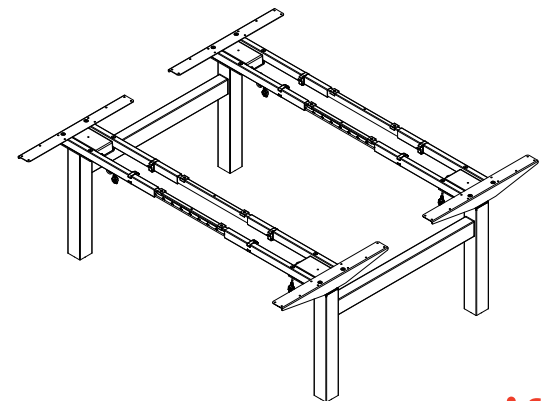

Steelforce Pro 370 Bench SLS

Single step, sit-stand, height electrically adjustable

Height (mm)	min. 690 / max. 1180
Stroke (mm)	490
Speed (mm/s)	39
Width (mm)	min. 1100 / max. 1700
Column size (mm)	70 x 70
Dynamic capacity (kg)	80
Noise dB(A)	<55
Power	V 220 - 240
Plug type	Replaceable
Gross Weight (kg)	66

Legs, feet, top supports & crossbars made of powder coated steel.
Softstart & -stop function.
Spindle lifting system & low energy consumption.

Surface color

Pure Silver	●	Purchase code	SLS434004113J4EU-0
Traffic White	○		SLS43400411329EU-0
Jet Black	●		SLS43400411390EU-0

Packing dimension single unit (2 boxes)

Box 1. 955 x 355 x 248 (LxWxH - mm)

Box 2. 955 x 355 x 248 (LxWxH - mm)

Packing dimension pallet (6 frames)

1140 x 1130 x 1130 (LxWxH - mm)

Accessories

Please see the accessories section to personalise your height adjustable frame.

Tested according to IEC 60335-1 by Intertek.

actiforce