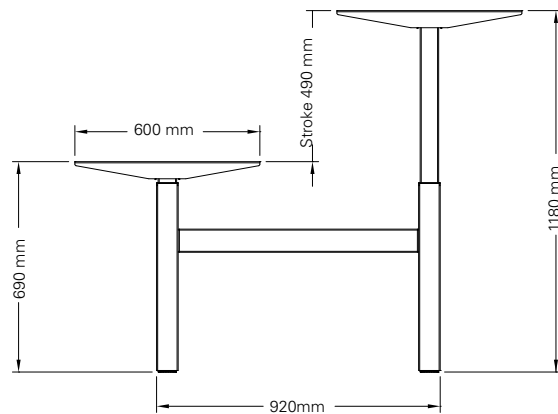

Steelforce Pro 370 Bench SLS

Single step, sit-stand, height electrically adjustable

Height (mm)	min. 690 / max. 1180
Stroke (mm)	490
Speed (mm/s)	39
Width (mm)	min. 1100 / max. 1700
Column size (mm)	70 x 70
Dynamic capacity (kg)	80
Noise dB(A)	<55
Power	V 220 - 240
Plug type	Replaceable
Gross Weight (kg)	66

Legs, feet, top supports & crossbars made of powder coated steel.
Softstart & -stop function.
Spindle lifting system & low energy consumption.

Surface color

Pure Silver	●	Purchase code	SLS434004113J4EU-0
Traffic White	○		SLS43400411329EU-0
Jet Black	●		SLS43400411390EU-0

Packing dimension single unit (2 boxes)

Box 1. 955 x 355 x 248 (LxWxH - mm)

Box 2. 955 x 355 x 248 (LxWxH - mm)

Packing dimension pallet (6 frames)

1140 x 1130 x 1130 (LxWxH - mm)

Accessories

Please see the accessories section to personalise your height adjustable frame.

Tested according to IEC 60335-1 by Intertek.

actiforce