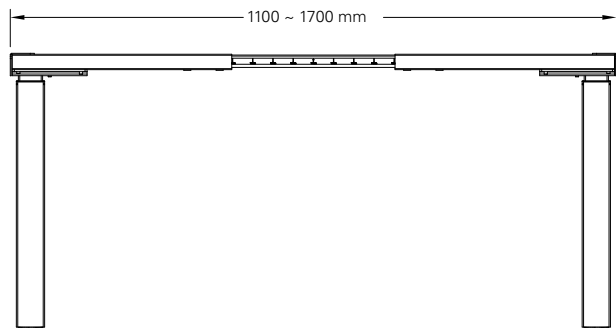

Steelforce Pro 370 Bench SLS

Single step, sit-stand, height electrically adjustable

Height (mm)	min. 690 / max. 1180
Stroke (mm)	490
Speed (mm/s)	39
Width (mm)	min. 1100 / max. 1700
Column size (mm)	70 x 70
Dynamic capacity (kg)	80
Noise dB(A)	<55
Power	V 220 - 240
Plug type	Replaceable
Gross Weight (kg)	66

Legs, feet, top supports & crossbars made of powder coated steel.
Softstart & -stop function.
Spindle lifting system & low energy consumption.

Surface color

Pure Silver	●	Purchase code	SLS434004113J4EU-0
Traffic White	○		SLS43400411329EU-0
Jet Black	●		SLS43400411390EU-0

Packing dimension single unit (2 boxes)

Box 1. 955 x 355 x 248 (LxWxH - mm)

Box 2. 955 x 355 x 248 (LxWxH - mm)

Packing dimension pallet (6 frames)

1140 x 1130 x 1130 (LxWxH - mm)

Accessories

Please see the accessories section to personalise your height adjustable frame.

Tested according to IEC 60335-1 by Intertek.

actiforce