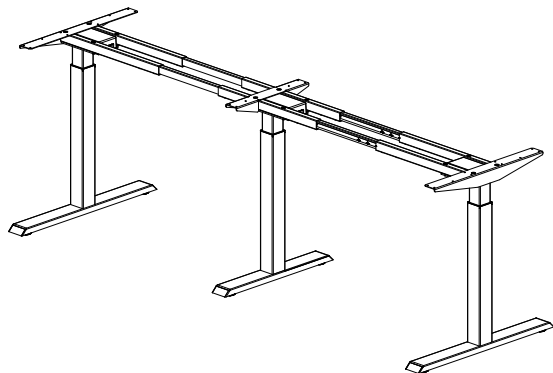

Steelforce Pro 375 SLS Conference

Dual step, sit-stand, height electrically adjustable

Height (mm)	min. 690 / max. 1180
Stroke (mm)	490
Speed (mm/s)	39
Width (mm)	min. 2100 / max. 2400
Length of feet (mm)	2x 750 / 1x 600
Column size (mm)	70 x 70
Dynamic capacity (kg)	150
Noise dB(A)	<55
Power	V 220 - 240
Plug type	Replaceable
Gross Weight (kg)	48

Legs, feet, top supports and crossbars made of powder-coated steel.
Soft start & stop function.
Spindle lifting system and low energy consumption.

Surface colour

Pure Silver	●	Purchase code	SLS31J05416483EU-0
Traffic White	○		SLS31J05416429EU-0
Jet Black	●		SLS31J05416490EU-0

Packing dimension single unit

Box 1. 945 x 275 x 168 (LxWxH - mm)

Box 2. 945 x 275 x 168 (LxWxH - mm)

Packing dimension pallet

1140 x 1130 x 970 (LxWxH - mm) (10 frames)

1140 x 1130 x 1140 (LxWxH - mm) (12 frames)

Accessories

Please see the accessories section to personalise your height adjustable frame.

Tested according to IEC 60335-1 by Intertek.

actiforce