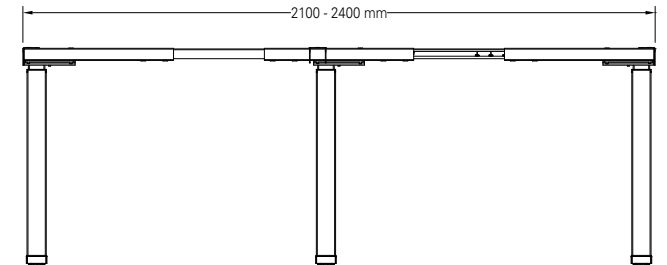

Steelforce Pro 375 SLS Conference

Dual step, sit-stand, height electrically adjustable

Height (mm)	min. 690 / max. 1180
Stroke (mm)	490
Speed (mm/s)	39
Width (mm)	min. 2100 / max. 2400
Length of feet (mm)	2x 750 / 1x 600
Column size (mm)	70 x 70
Dynamic capacity (kg)	150
Noise dB(A)	<55
Power	V 220 - 240
Plug type	Replaceable
Gross Weight (kg)	48

Legs, feet, top supports and crossbars made of powder-coated steel.
Soft start & stop function.
Spindle lifting system and low energy consumption.

Surface colour

Pure Silver	●	Purchase code	SLS31J05416483EU-0
Traffic White	○		SLS31J05416429EU-0
Jet Black	●		SLS31J05416490EU-0

Packing dimension single unit

Box 1. 945 x 275 x 168 (LxWxH - mm)

Box 2. 945 x 275 x 168 (LxWxH - mm)

Packing dimension pallet

1140 x 1130 x 970 (LxWxH - mm) (10 frames)

1140 x 1130 x 1140 (LxWxH - mm) (12 frames)

Accessories

Please see the accessories section to personalise your height adjustable frame.

Tested according to IEC 60335-1 by Intertek.

actiforce