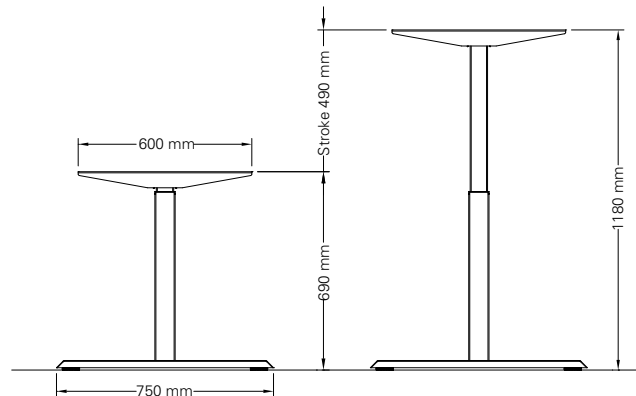

Steelforce Pro 375 SLS Conference

Dual step, sit-stand, height electrically adjustable

Height (mm)	min. 690 / max. 1180
Stroke (mm)	490
Speed (mm/s)	39
Width (mm)	min. 2100 / max. 2400
Length of feet (mm)	2x 750 / 1x 600
Column size (mm)	70 x 70
Dynamic capacity (kg)	150
Noise dB(A)	<55
Power	V 220 - 240
Plug type	Replaceable
Gross Weight (kg)	48

Legs, feet, top supports and crossbars made of powder-coated steel.
Soft start & stop function.
Spindle lifting system and low energy consumption.

Surface colour

Pure Silver	●	Purchase code	SLS31J05416483EU-0
Traffic White	○		SLS31J05416429EU-0
Jet Black	●		SLS31J05416490EU-0

Packing dimension single unit

Box 1. 945 x 275 x 168 (LxWxH - mm)

Box 2. 945 x 275 x 168 (LxWxH - mm)

Packing dimension pallet

1140 x 1130 x 970 (LxWxH - mm) (10 frames)

1140 x 1130 x 1140 (LxWxH - mm) (12 frames)

Accessories

Please see the accessories section to personalise your height adjustable frame.

Tested according to IEC 60335-1 by Intertek.

actiforce